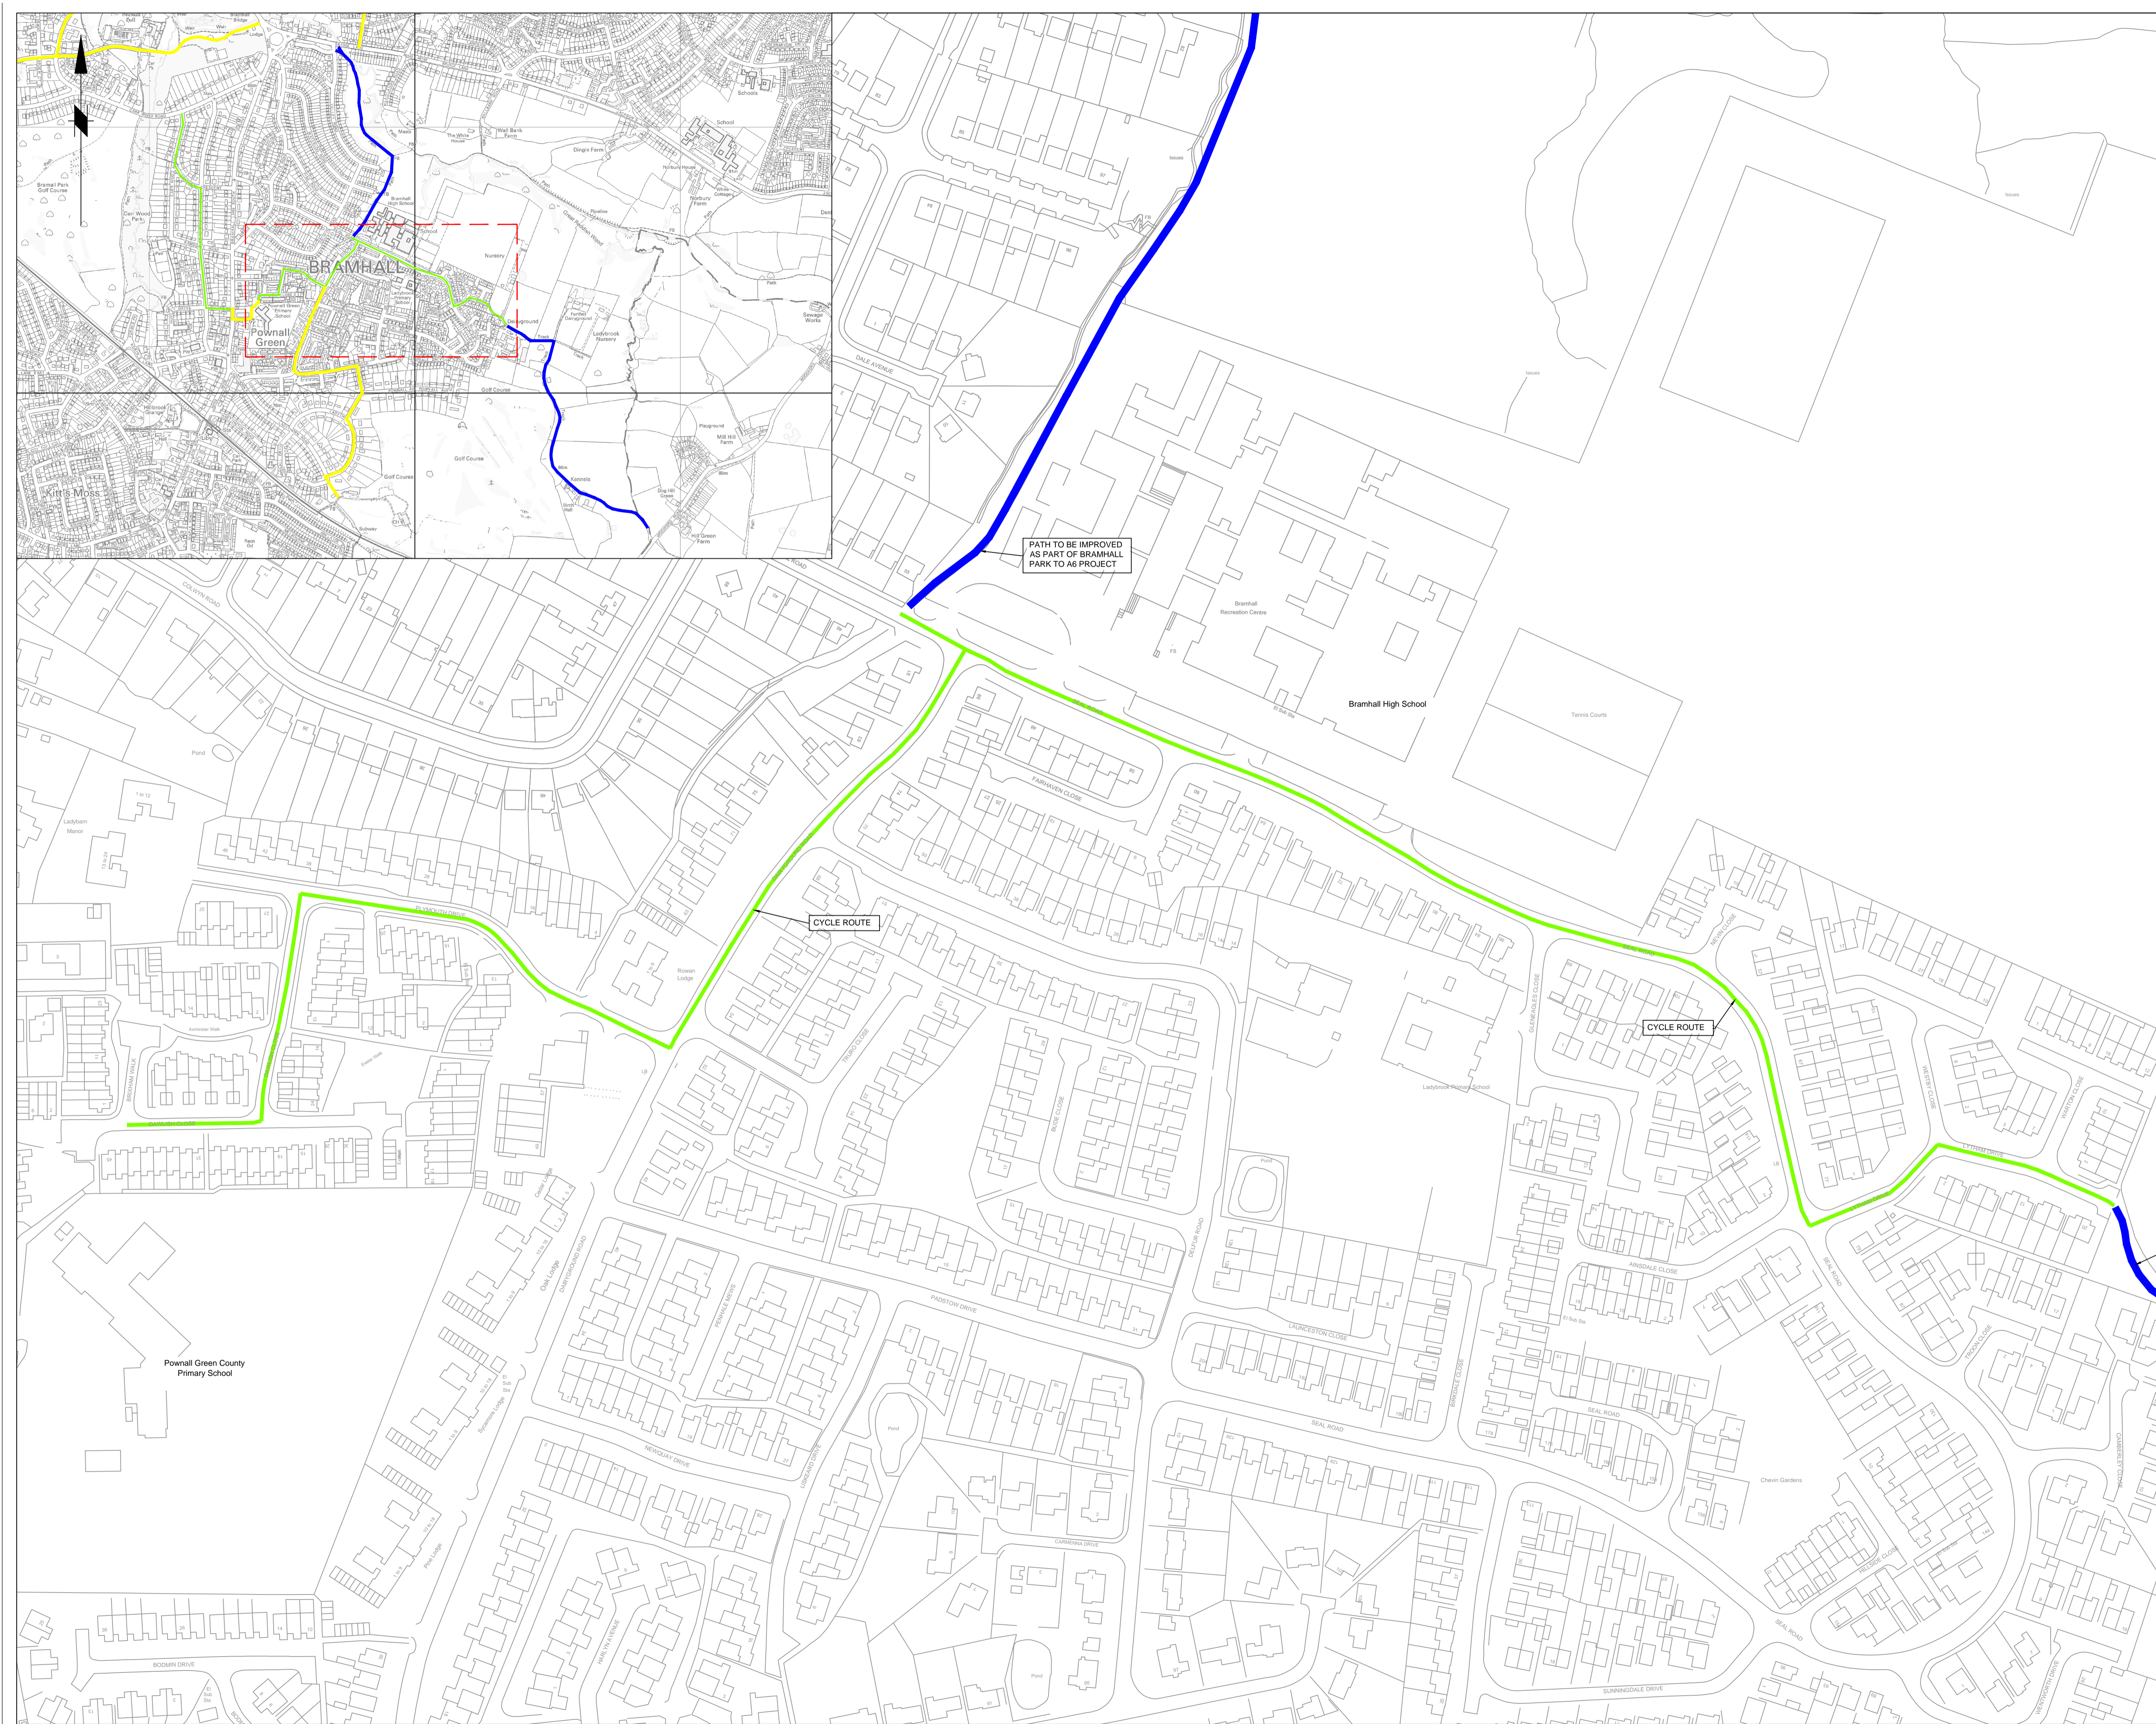

This map is reproduced from Ordnance Survey material with the permission of Ordnance Survey on behalf of the Controller of Her Majesty's Stationery Office © Crown copyright. Unauthorised reproduction infringes Crown copyright and may lead to prosecution or civil proceedings. Stockport Metropolitan Borough Council 100019571 2019

- KEY:**
- CYCLE ROUTE
 - OFF ROAD ROUTE
 - EXISTING BEEWAY

Rev.	Drawn	Checked	Date	Revision Details
				AMENDMENTS

Job Title
**MAYORAL CHALLENGE FUND
 A555 COMMUNITY LINKS
 LINK 4**

Drawing Title
**POWNALL PRIMARY SCHOOL
 TO
 LYTHAM DRIVE**

Drawn	Engineer	Checked	Approved
GPL	KF	KF	NDW
Date	Date	Date	Date
25/09/19	25/09/19	01/10/19	01/10/19
Size	Scale		
A1	1:1250@A1		
Drawing No.	F/0278/004/003		Revision